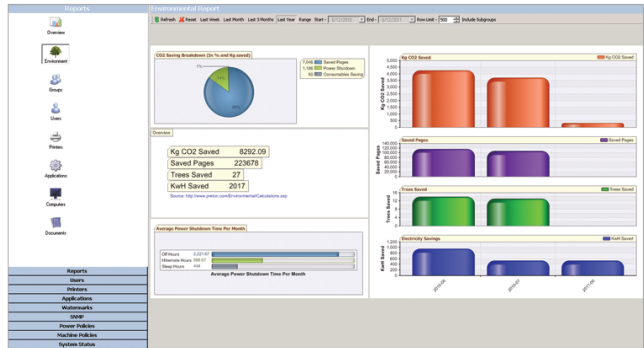

FEATURES

- Open and flexible power management policies:
  - Multiple same-day power policies
  - Option for users to personally control individual policies
  - Granularity down to single machine level
  - Automatic sync with Microsoft Active Directory for groups of machines or an individual machine
- Open file and unsaved data prompt display
  - Ensure work is saved before powering off the computer
- Wide-range of wake-up options
  - Automatic and scheduled
  - On-demand
  - “Wake on LAN”
  - “Wake on Web” - individual, web-based access for users who need to start their computer from a remote location
- Supports Intel® AMT
- Enterprise-ready
  - Supports tens of thousands of computers from a single console
- Detailed and easy-to-read reports
- Customized solution
  - Enterprise-view dashboards
  - Personalized electricity tariffs
  - Flexible energy-saving policy modules
- Simple setup and configuration
- Comprehensive system training

SUSTAINABLE POWER SAVING CHART

BENEFITS

- Save more than 60% on your computers' electricity bill
- Centralized, 24/7, PC ecosystem power management
- CO₂ emission reduction
- Value-added saving option
  - Fully-integrated with PretonSaver, Preton's toner and ink saver software solution

SAVE THE ENVIRONMENT

Carbon Dioxide (CO₂) is known for producing greenhouse gases that cause global warming. Leaving your computer powered on all the time adds approx. 10kg of CO₂ to your organization's carbon footprint – equivalent to driving almost 40 miles in a medium-sized car.

Your PC consumes 535 to 550 kWh of electricity per year, of which 2/3 is wasted while your computer is unused, but in active mode.

With PretonPower, enforce power management policies and reduce energy costs to reduce your carbon footprint and help save the environment.

SYSTEM REQUIREMENTS

PretonPower Server (32-bit or 64-bit)

- Microsoft Windows Server 2008
- Microsoft Windows Server 2003 SP2 or later
- .NET Framework 2.0 or later

PretonPower Client (32-bit or 64-bit)

- Microsoft Windows 7
- Microsoft Vista SP1 or later
- Microsoft Windows XP SP2 or later
- Microsoft Windows 2000 SP4 (32 bit only)
- .NET Framework 2.0 or later